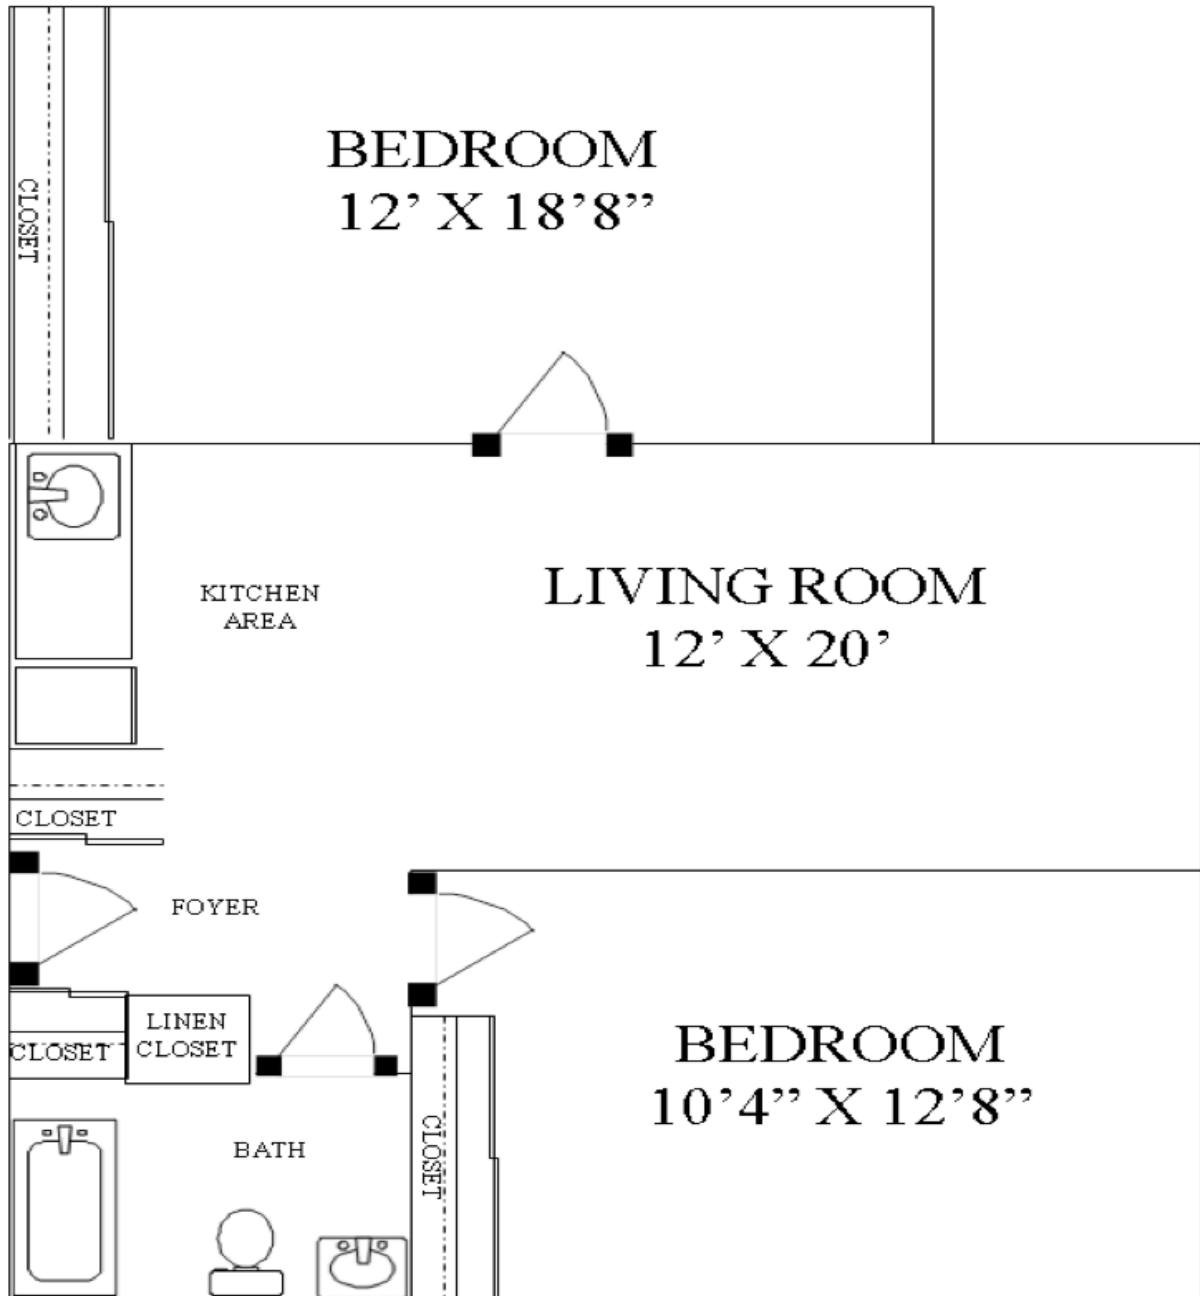

2 Bedroom

Deluxe

2 Bedroom/1 Bath

Square Feet is approximate